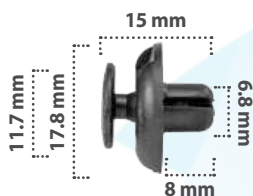

15 pzas

Grapa de Presión
Material: Nylon
Color: Negro

20676