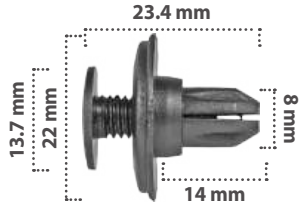

20093

15 pzas

Grapa de Presión
Material: Nylon
Color: Negro

20582