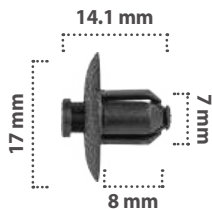

21230

15 pzas

Grapa de Presión
Material: Nylon
Color: Negro

20075