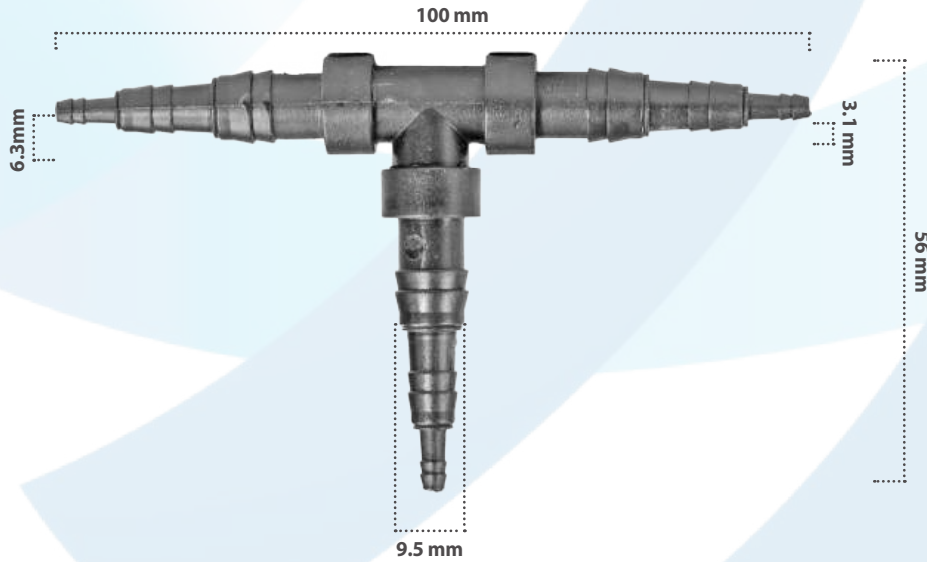

15 pzas

Conector Universal
Material: Nylon
Color: Negro